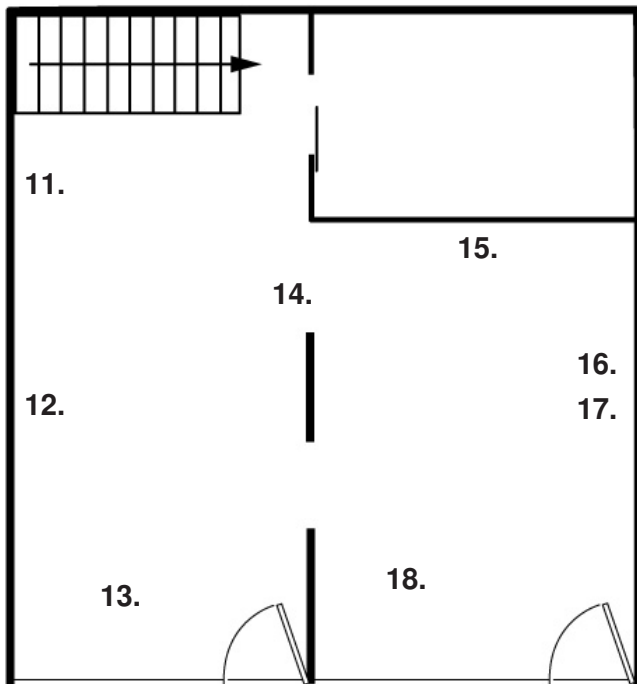

FRIENDS & NEIGHBOURS

WINONA & LE BAILLI
NOV 1 - DEC 13
Avenue Louise 195
1000 Brussels

FIRST FLOOR

GROUND FLOOR

1. Thomas Baldischwyler, *OT (B.T.S.)*, 2022.
Aquarell and colour drawing on paper. Courtesy of the artist and Galerie Conradi.
2. Asia Zielinska, *Timeline*, 2025.
Sticker, aluminium. Courtesy of the artist.
3. Mekhitar Garabedian, *La maison de la confiance (four bags)*, 2025.
4 plastic bags. Courtesy of the artist.
4. Anna Zacharoff, *Place de l'Opéra*, 2025.
Acrylic and vinyl paint on MDF. Courtesy of the artist and Standard (Oslo).
5. Anna Zacharoff, *Opernring 2*, 2025.
Acrylic and vinyl paint on MDF. Courtesy of the artist and Standard (Oslo).
6. Asia Zielinska, *Untitled*, 2024.
Epoxy resin, inkjet print, and tape on primed canvas. Courtesy of the artist.
7. Real estate display panel, date unknown.
Print on foam-core, metal washers, glue. Courtesy of Immo Clarière.
8. *Honest John*, date unknown.
Acrylic on wood. Courtesy of Balman Cordonnier / Serurrier / Vitrier
9. Alexis Gautier & Fang Yaqi, *MacGuffin Series (Alexis)*, 2021.
Porcelain (metal, rubber). Courtesy of the artist.
10. Mekhitar Garabedian, *Calendars, 1997 & 2001, 1997-2010*.
2 calendars. Courtesy of the artist.
11. Thomas Baldischwyler, *O.T. (B.A.)*, 2025.
Laser print and lacquer on magazine pages. Courtesy of the artist and Galerie Conradi.
12. Display cases for small collectibles, date unknown.
Plastic, chipboard, tinted glass frame, used press texts. Courtesy of ACB Company.
13. Display unit for CeraVe foaming cleanser. 2024.
Printed cardboard. Courtesy of Pharmacie Bailli.
14. Alexis Gautier & Fang Yaqi, *MacGuffin Series (Abhishek)*, 2021.
Porcelain (metal, rubber). Courtesy of the artist.
15. Thomas Baldischwyler, *O.T. (P.A.BRX)*, 2025.
Collage on cardboard, acrylic frame. Courtesy of the artist and Galerie Conradi.
16. Disused power bank. date unknown.
Wall sockets and cables, chipboard, L-brackets. Courtesy of Pharmacie Bailli.
17. Thomas Baldischwyler, *O.T. (Human resource)*, 2025.
Collage of mixed media on MDF. Courtesy of the artist and Galerie Conradi.
18. Alexis Gautier & Fang Yaqi, *MacGuffin Series (Anupam)*, 2021.
Porcelain (metal, rubber). Courtesy of the artist.